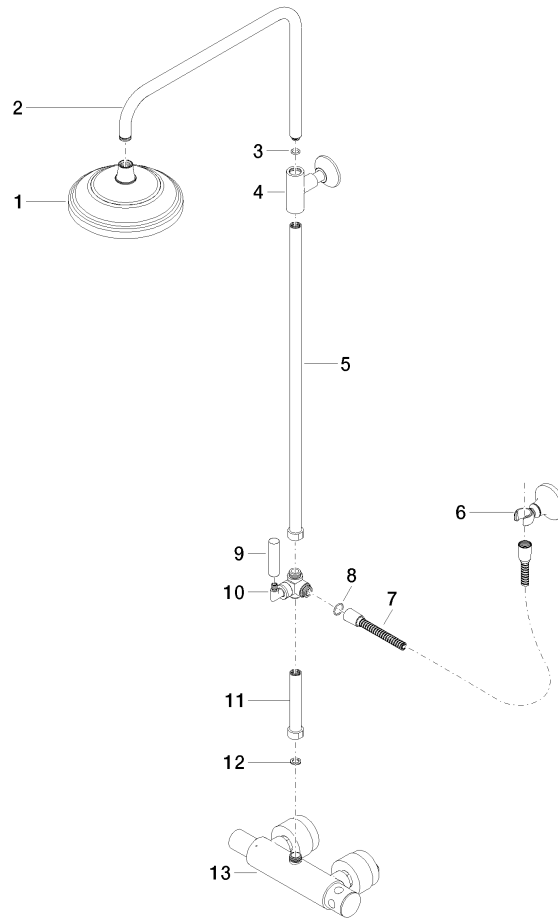

ST 050 304 6360

- shower with fixed riser projection 420mm
- rain shower Ø 200 mm
- rain shower with anti-scale system
- max. rainshower flow 14 l/min
- Function from: 8 l/min
- rotary diverter for fixed-riser shower/hand shower
- height of fittings up to rain shower (bottom edge) 985mm
- height of fittings up to top edge of elbow 1160mm
- two-part push-on rosette Ø 65 mm
- rosette for shower holder Ø 65mm
- rosette for wall mounting Ø 60mm
- gauge 150 mm - 13 mm
- metal shower hose 1250mm with integrated anti-twist protection
- 1/2" connection
- Pipe diameter 20 mm

### Spare parts list

No.	Item Number	Name	Quantity used	Delivery time
1	04 12 05 038 01-99	shower	1	30
2	04 28 22 101 20-99	spout	1	30
3	90 14 10 011 00 90	seal	1	2
4	90 17 11 037 01-99	holder	1	30
5	90 28 22 104 00-99	pipe	1	30
6	90 17 09 045 01-99	diverter	1	30
7	09 30 30 064-99	screw	1	30
8	09 18 20 011-99	base	1	30
9	09 28 22 013 90	pipe	1	2
10	11 170 370-99	MADISON Lever insert - Brushed Dark Platinum	1	30
11	09 30 30 062-99	screw	1	30
12	09 14 10 122 90	seal	1	2
13	28 104 970-99	Metal shower hose 1/2" x 1/2" x 1250 mm - Brushed Dark Platinum	1	2
14	28 050 410-99	holder	1	60
15	90 28 22 103 00-99	pipe	1	30
16	90 14 20 002 00 90	seal	1	2
17	04 17 01 044 01-99	fitting	1	30