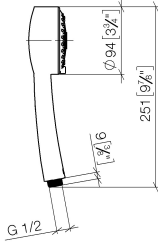

ST 050 304 6360

- shower with fixed riser projection 420mm
- Rain shower: PURE RAIN, max. flow rate 14 l/min (at 3 bar)
- Function from: 8 l/min
- rain shower Ø 200 mm
- rain shower with anti-scale system
- Hand shower: Three or five settings: COMPACT RAIN, COMPACT SOFT FLOW, COMPACT AQUAPRESSURE FLOW, max. flow rate 9 l/min (at 3 bar)
- spray head Ø 95mm
- rotary diverter for fixed-riser shower/hand shower
- height of fittings up to rain shower (bottom edge) 985mm
- height of fittings up to top edge of elbow 1160mm
- two-part push-on rosette Ø 65 mm
- rosette for shower holder Ø 65mm
- rosette for wall mounting Ø 60mm
- gauge 150 mm - 13 mm
- metal shower hose 1250mm with integrated anti-twist protection
- 1/2" connection
- Pipe diameter 20 mm

# MADISON Showerpipe with shower thermostat - Brushed Dark Platinum

MADISON

ST 050 304 6360

ST 050 304 6360

mm [inches]

ST 050 304 6360

- shower with fixed riser projection 420mm
- rain shower Ø 200 mm
- rain shower with anti-scale system
- max. rainshower flow 14 l/min
- Function from: 8 l/min
- rotary diverter for fixed-riser shower/hand shower
- height of fittings up to rain shower (bottom edge) 985mm
- height of fittings up to top edge of elbow 1160mm
- two-part push-on rosette Ø 65 mm
- rosette for shower holder Ø 65mm
- rosette for wall mounting Ø 60mm
- gauge 150 mm - 13 mm
- metal shower hose 1250mm with integrated anti-twist protection
- 1/2" connection
- Pipe diameter 20 mm