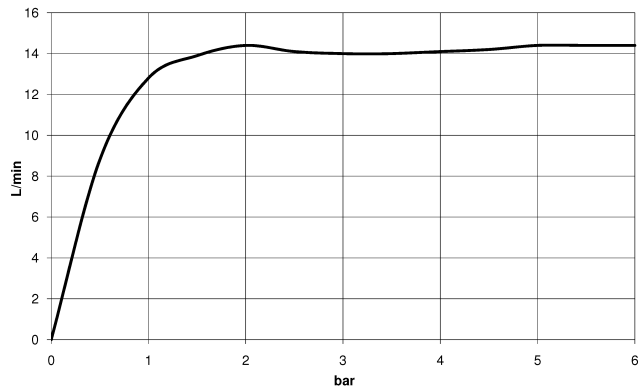

# MADISON Showerpipe with shower thermostat - Brushed Dark Platinum

---

MADISON

ST 050 304 6360

ST 050 304 6360

1:10

**Flow rate chart**

**Certificates**