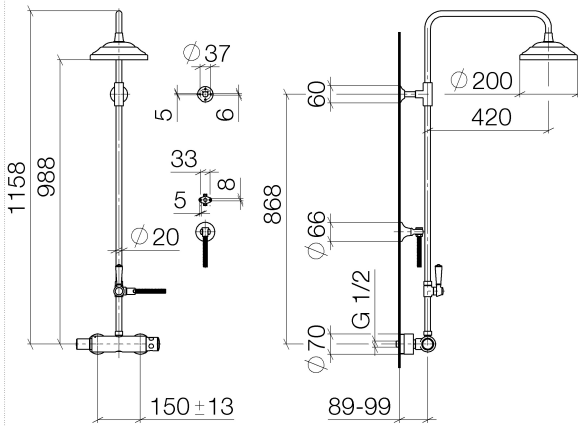

ST 050 304 6360

1:10